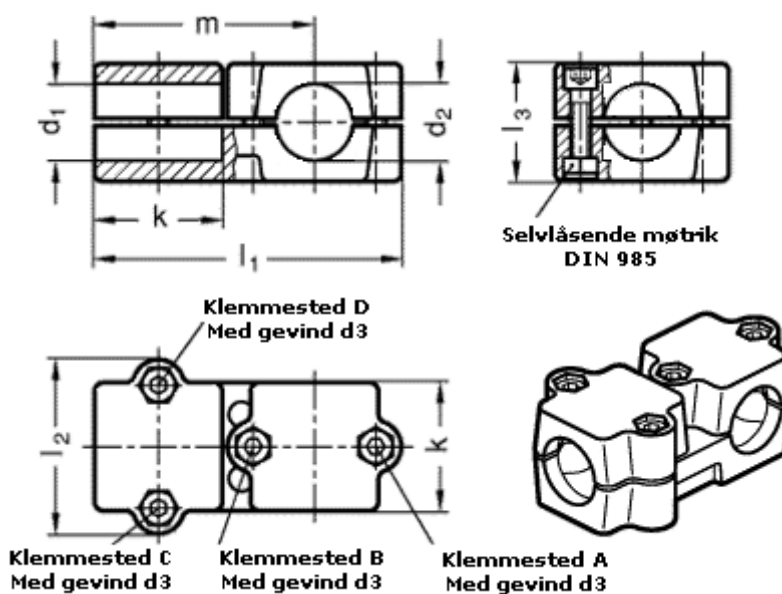

Article number: 20194B25B252BL

Description: E+G

T-angel clamps GN194-B25-B25-2-BL

Measures

d1 = 25

d2 = 25

d3 = M 8

k = 50

l1 = 120

l2 = 68

l3 = 46

m = 85